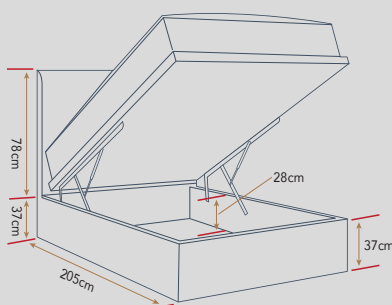

Make the most of a compact living space with the SLEEK* Storage Solution.

- Ideal for storing books, toys, winter clothes, luggage and seasonal decorations
- Crafted from solid wood
- Powered by premium German-made Bansbach gas pump

Finished in durable and easy-to-clean faux leather in a choice of the following colours:

PURE IVORY (245)
TURQUOISE OCEAN (261)
SUNSET ORANGE (210)
HOT COCOA (248)
MIDNIGHT BLUE (213)
ELEGANT EBONY (217)